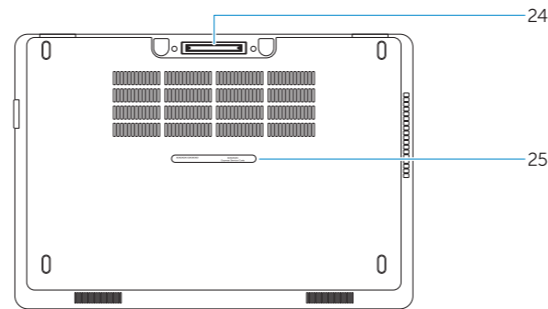

1. Network connector
2. VGA connector
3. USB 3.0 connectors
4. Microphones (optional)
5. Camera
6. Camera-status light
7. HDMI connector
8. Power connector
9. Microphone
10. Power button
11. USB 3.0 connector with PowerShare
12. Memory-card reader
13. Contactless smart-card reader (optional)
14. Fingerprint reader (optional)
15. Wireless-status light
16. Battery-status light
17. Hard-drive activity light
18. Power-status light
19. Speakers
20. Touchpad
21. Smart-card reader (optional)
22. Headset connector
23. Security-cable slot
24. Dock connector (optional)
25. Service-tag label